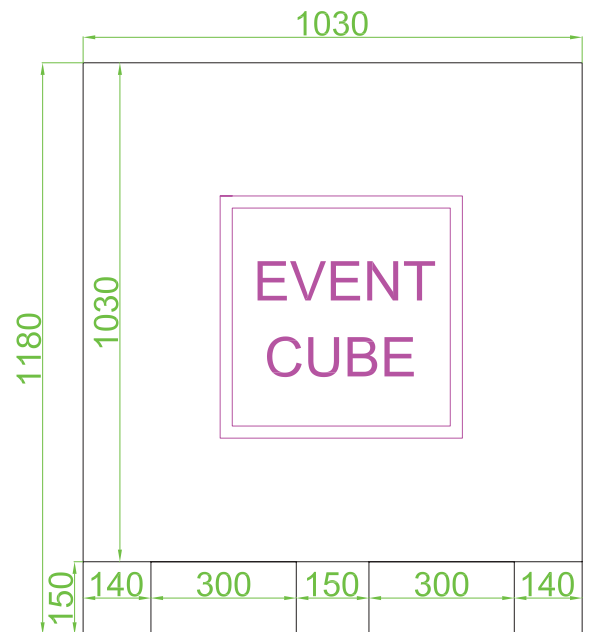

EventCube - Spec sheet

Weight: 55KG
Max. stacking height: 4 (contact us for higher options)
Outdoor use: Yes (IP44)
Power Connector: CEE 3P 230v 16a Male & Female
(2,5m cord attached)
Power Consumption: 30 Watt
Data Connector: XLR 3P Male & Female
(2,5m cord attached)
DMX Channels: 4 / 6

Dimensions:

Transport Capacity:

City-Trailer: 13,5m X 2,6m X 4,0m – 20.000 KG – 36 pcs - €1,30 / KM

Space-Trailer: 16,5m X 2,6m X 4,0m – 25.000 KG – 52 pcs - €1,65 / KM

**Location must provide forklift.*

Fixture Profile: Showtec - Powerline 16

DMX Channels:

4 Channel Mode	6 Channel Mode
1. Red	1. Red
2. Green	2. Green
3. Blue	3. Blue
4. White	4. White
	5. Master Dim
	6. Strobe

Event Cube – Product of A.L.E. Light & Sound
Energieweg 17 -5071 NP Udenhout (NL) - Tel. +31(0)13-5300599
Web. www.EventCube.nl - Mail. Info@EventCube.nl