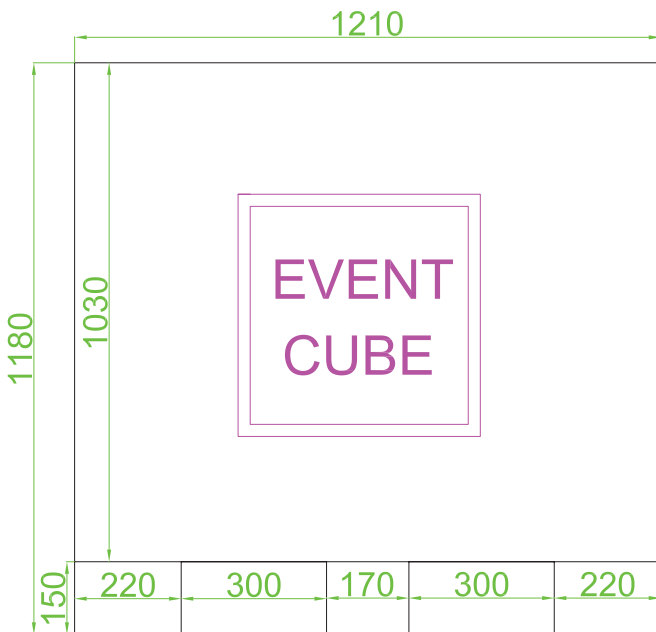

EventCube - Spec sheet

Weight: 55KG
Max. stacking height: 4 (contact us for higher options)
Outdoor use: Yes (IP44)
Power Connector: CEE 3P 230v 16a Male & Female
(2,5m cord attached)
Power Consumption: 30 Watt
Data Connector: XLR 3P Male & Female
(2,5m cord attached)
DMX Channels: 4 / 6

Dimensions:

Transport Capacity:

City-Trailer: 13,5m X 2,6m X 4,0m – 20.000 KG – 36 pcs - €1,30 / KM

Space-Trailer: 16,5m X 2,6m X 4,0m – 25.000 KG – 52 pcs - €1,65 / KM

**Location must provide forklift.*

Fixture Profile: Showtec - Powerline 16